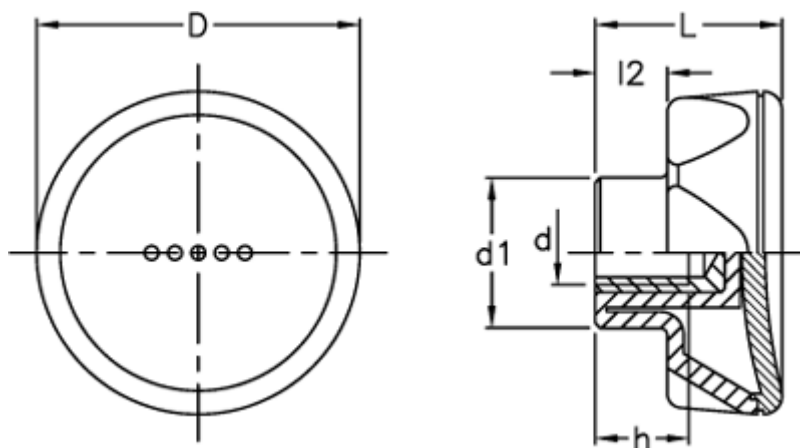

Article number: 23052212212

Description: E+G Lobe knob
ELK.45-B M6-C2 orange centre cap

Measures

D	= 45
d1	= 21.0
d 6H	= M6
h	= 12
L	= 26
l2	= 10